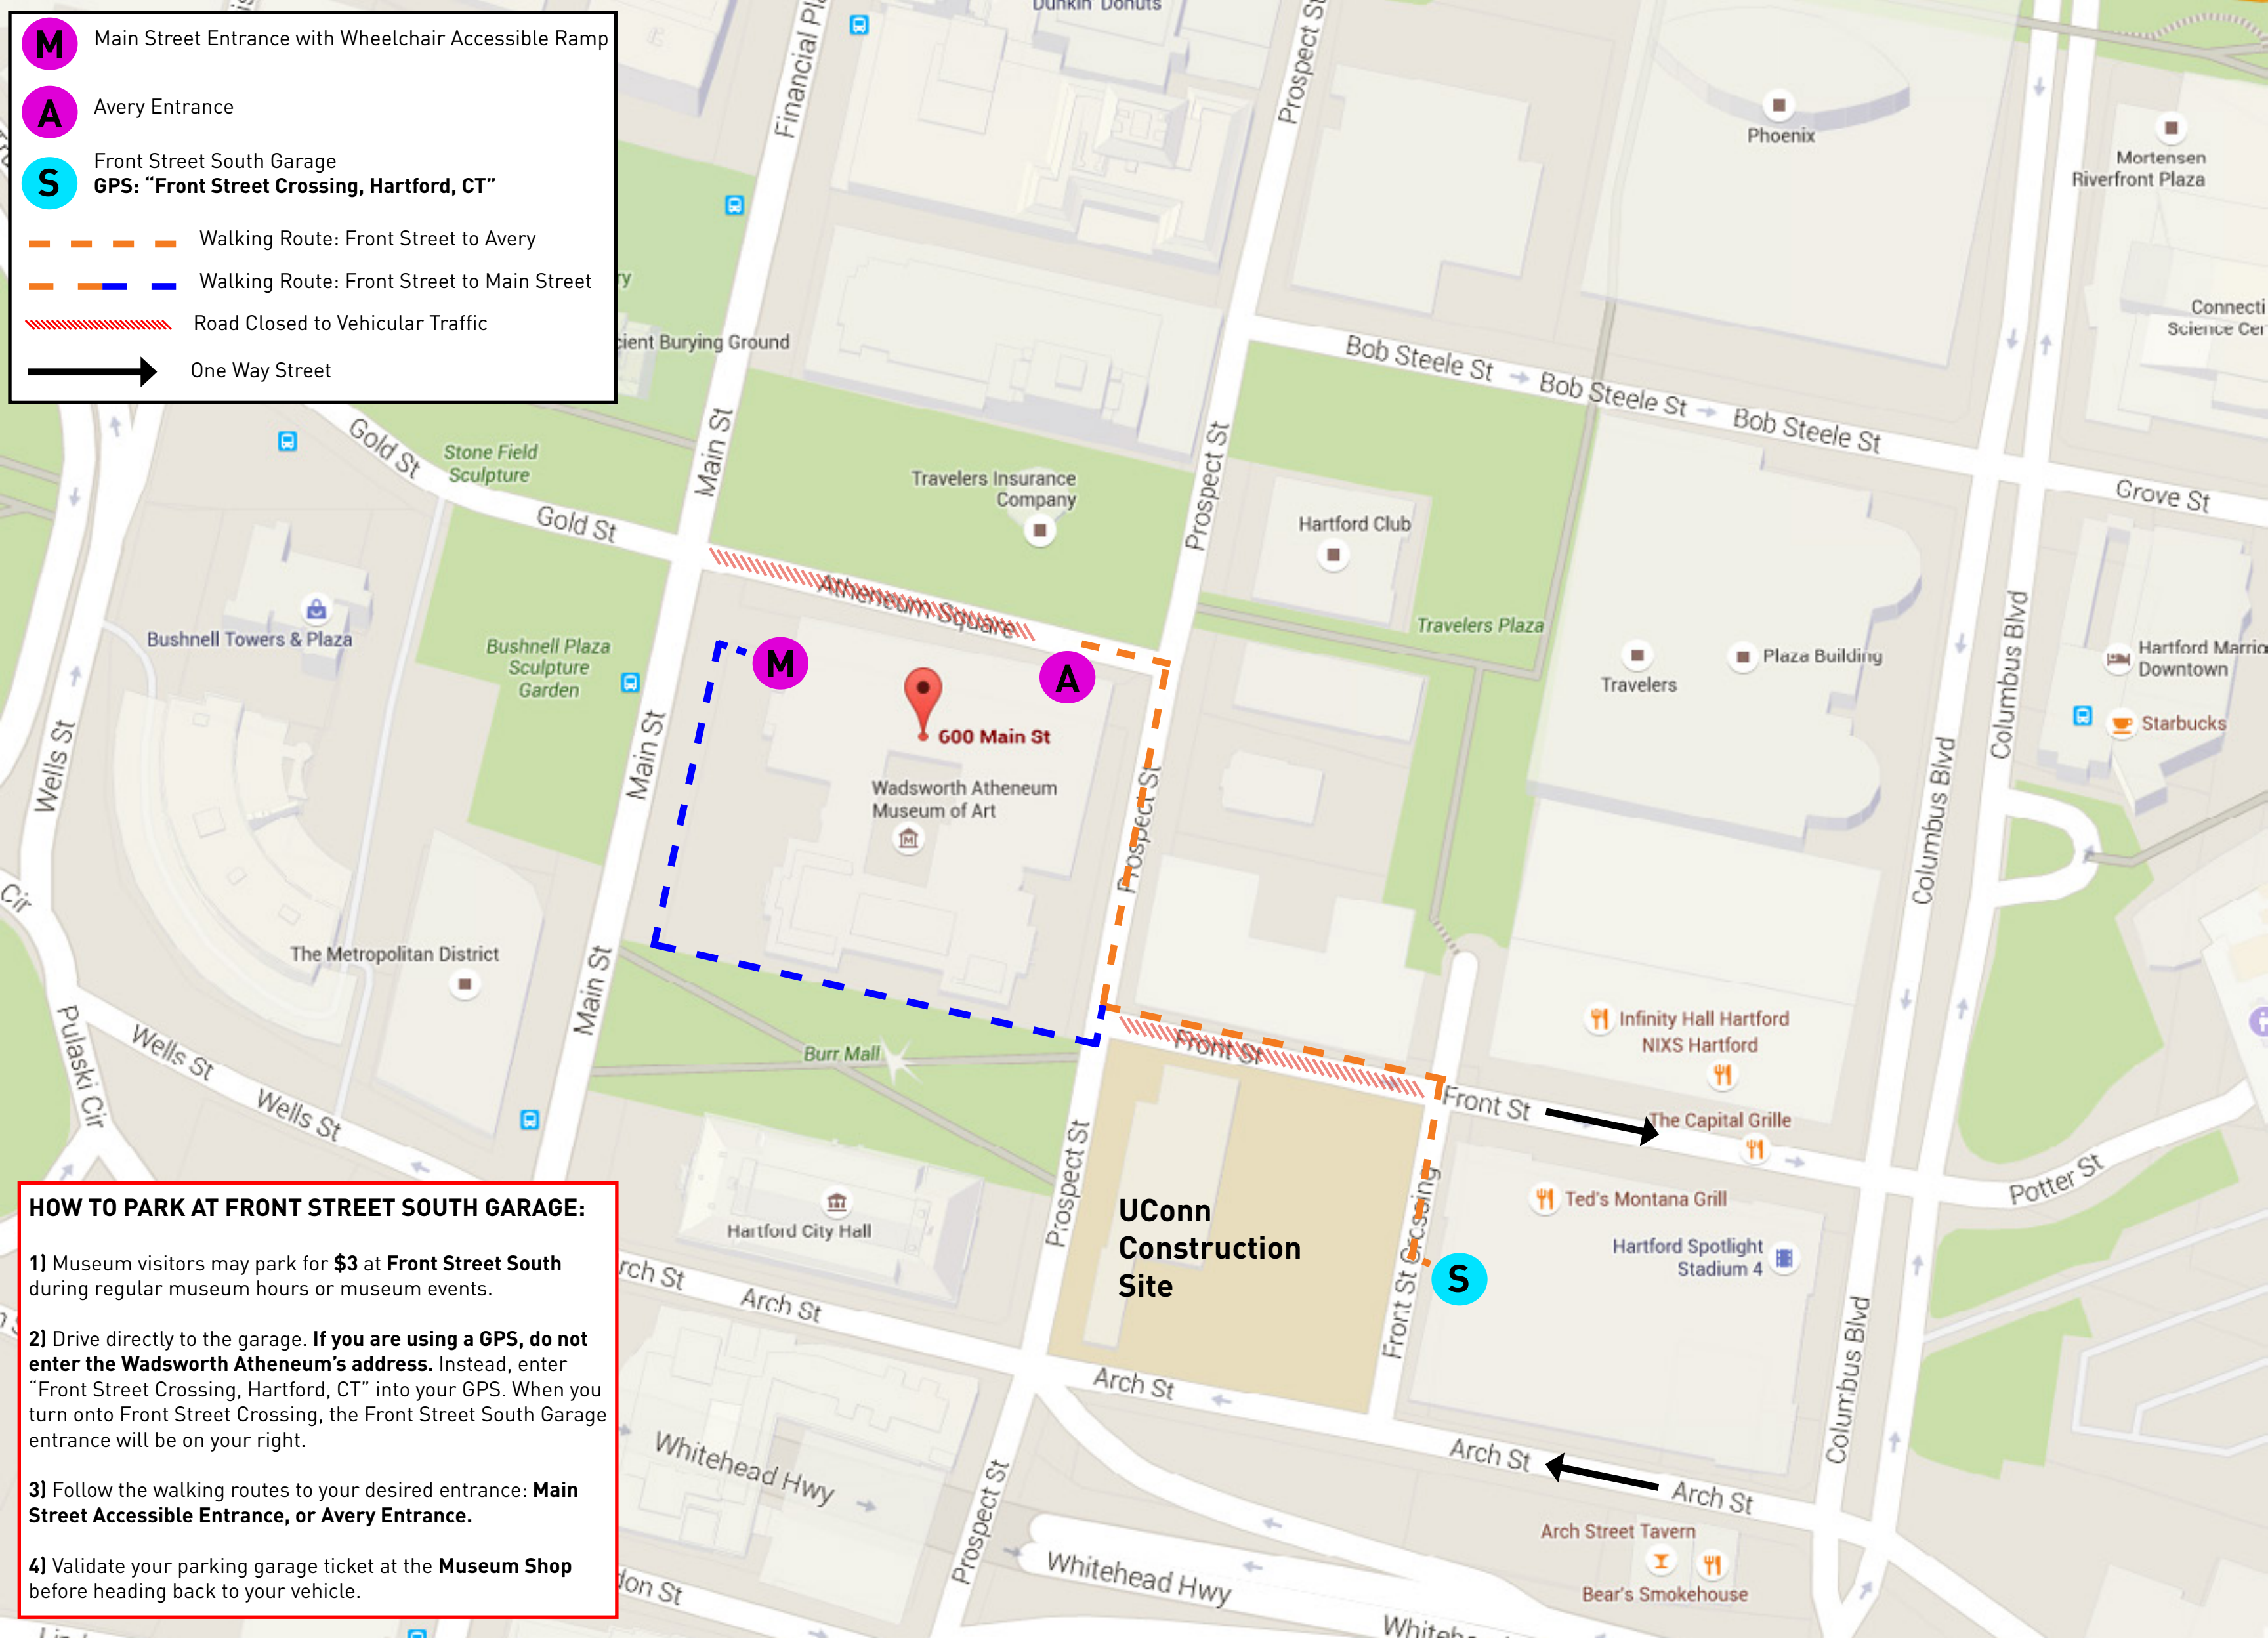

M Main Street Entrance with Wheelchair Accessible Ramp

A Avery Entrance

S Front Street South Garage
GPS: "Front Street Crossing, Hartford, CT"

Walking Route: Front Street to Avery

Walking Route: Front Street to Main Street

Road Closed to Vehicular Traffic

One Way Street

HOW TO PARK AT FRONT STREET SOUTH GARAGE:

- 1) Museum visitors may park for **\$3** at **Front Street South** during regular museum hours or museum events.
- 2) Drive directly to the garage. **If you are using a GPS, do not enter the Wadsworth Atheneum's address.** Instead, enter "Front Street Crossing, Hartford, CT" into your GPS. When you turn onto Front Street Crossing, the Front Street South Garage entrance will be on your right.
- 3) Follow the walking routes to your desired entrance: **Main Street Accessible Entrance, or Avery Entrance.**
- 4) Validate your parking garage ticket at the **Museum Shop** before heading back to your vehicle.